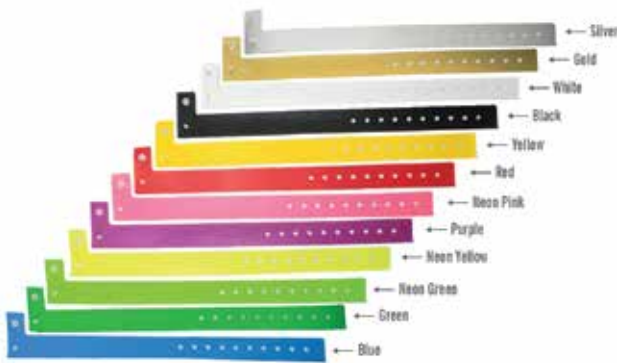

Wrist Bands

PLASTIC WRIST BANDS